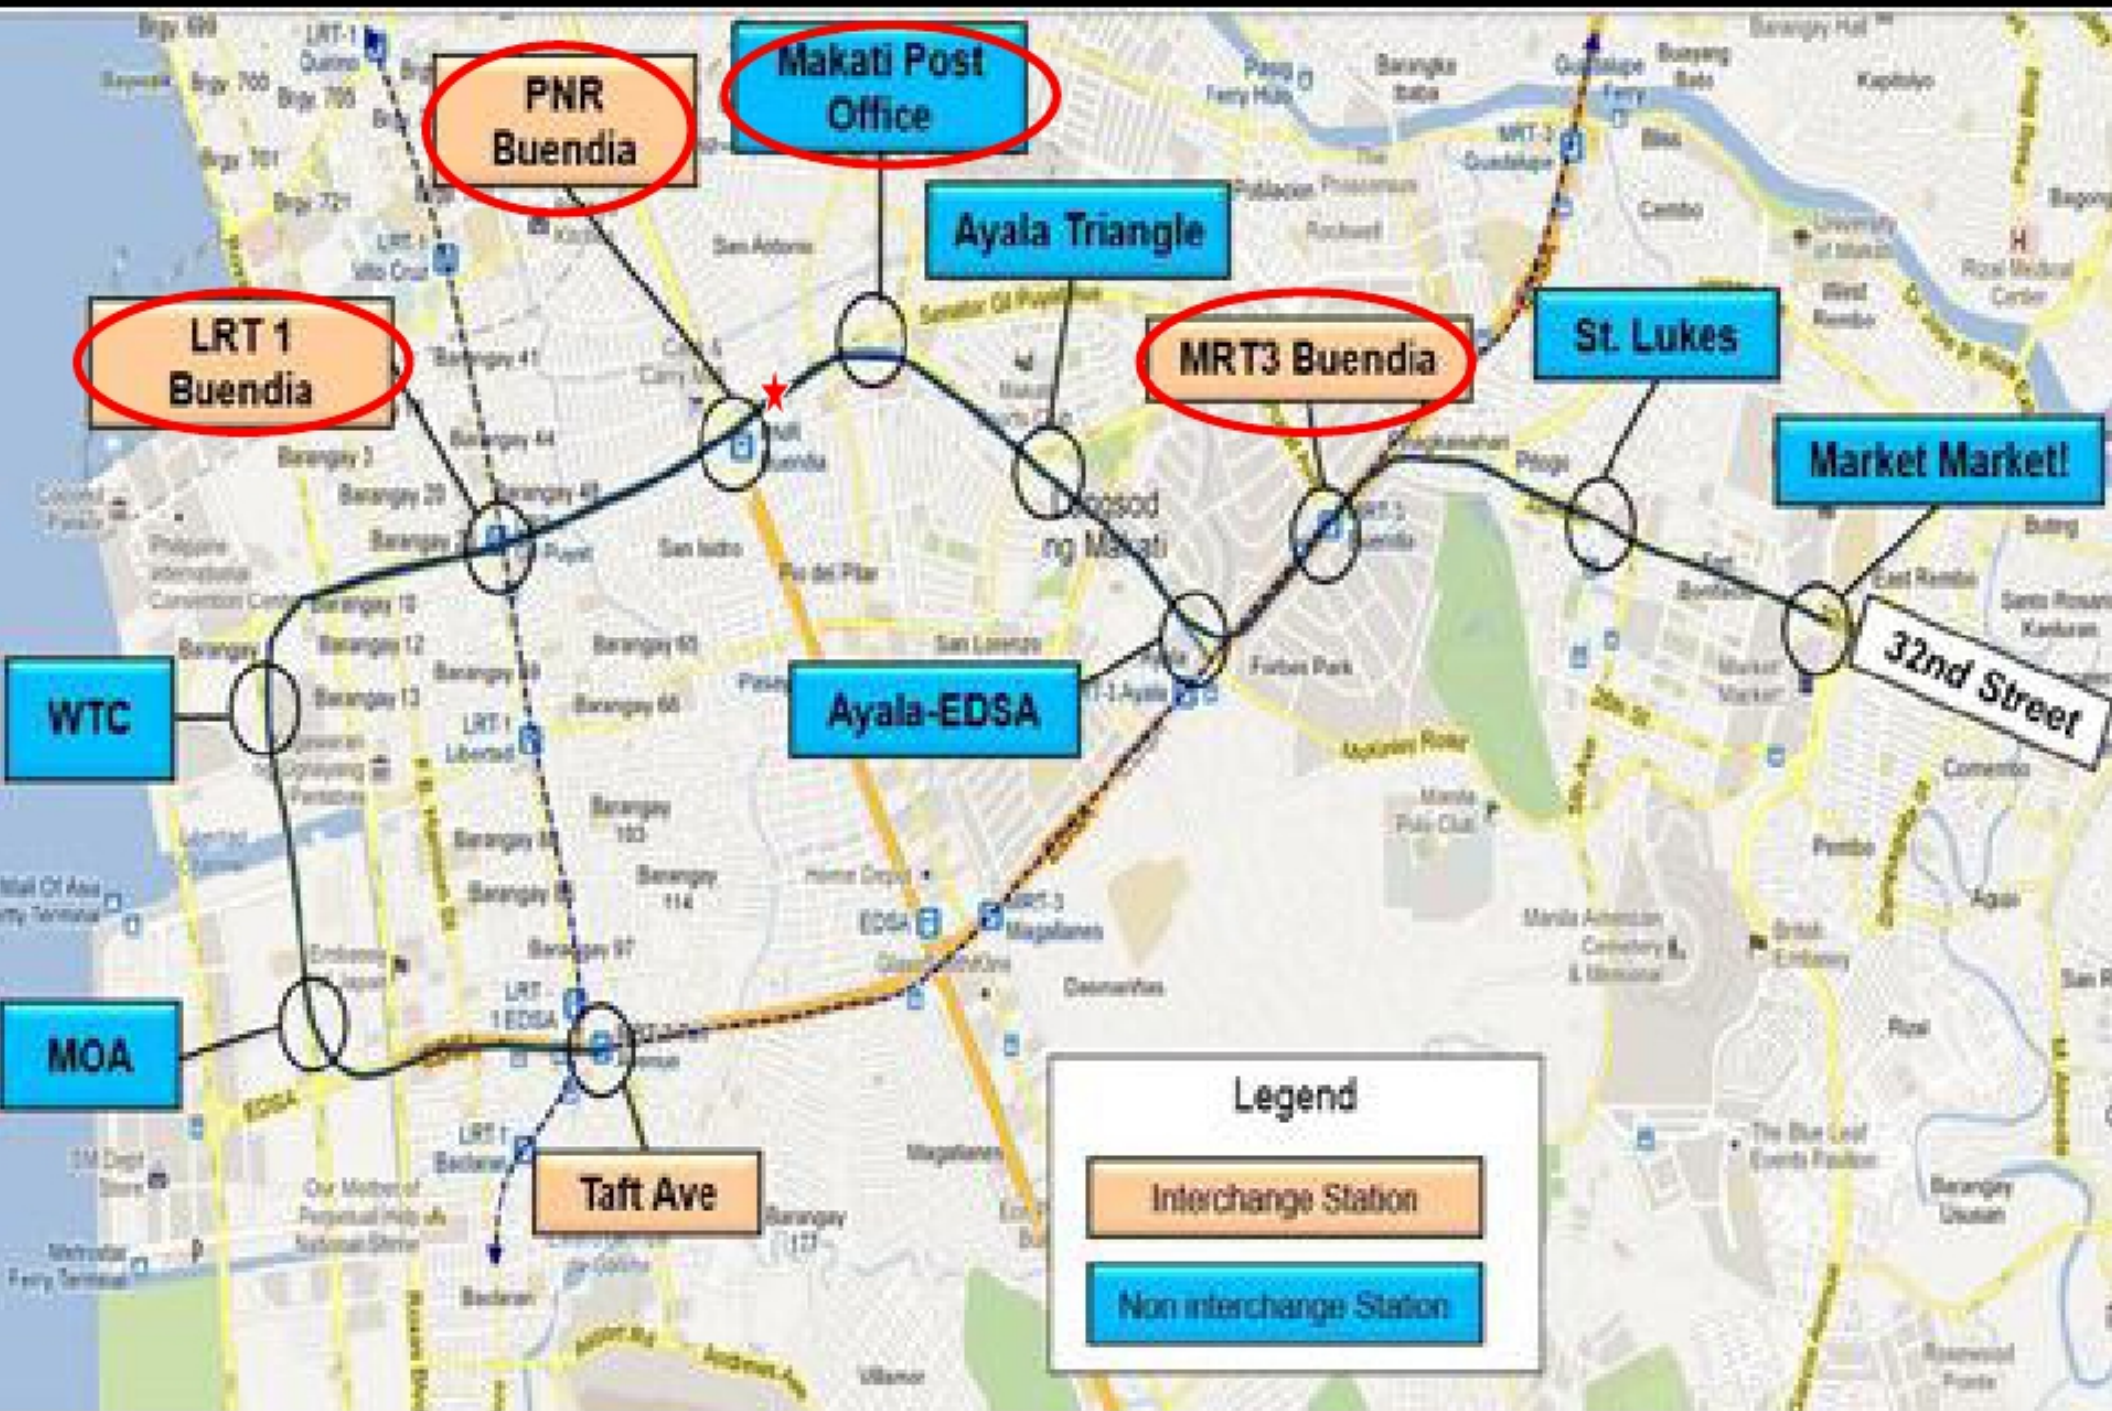

100

WEST

MAKATI

Master Time. Conquer Life.

Be where you need to be
in an instant.

Conveniently situated along Gen. Gil Puyat Avenue corner Washington St. just beside the Makati Business District. It is near various establishments and institutions and accessible to both north and south of Metro Manila.

Gateway to the North and South

Upon completion of the Skyway Stage 3, 100 West will enjoy unparalleled accessibility to vehicles coming from both the northern and southern parts of Metro Manila.

- Right beside the proposed 14.8-kilometer elevated expressway, which will connect the South Luzon Expressway to the northern part of the metro and will run along major landmarks
- Travel time from Buendia to Makati to the North Luzon Expressway will be cut down to 20 minutes from 2 hours.
- Residents will enjoy ease of access to major landmarks and destinations

MASS TRANSIT SYSTEM LOOP (MTSL) PROJECT

- MTSL is a highly-capacity mass transit system that aims to address the transport demand and reduce peak-hour traffic by providing convenient, comfortable, safe, and fast metro.
- Will improve passenger mobility by providing seamless transfers with existing transit services: LRT, PNR and MRT.

MASS TRANSIT SYSTEM LOOP (MTSL) SUBWAY'S ALIGNMENT

11 STATIONS with 5 Interchange Stations (MRT Taft, LRT1 Buendia, PNR Buendia, MRT Buendia and Ayala- EDSA):

- MTSL will run from Market Market and St. Luke's hospital The Fort, to the EDSA-MRT stations on Buendia and Ayala
- to Ayala Triangle, to Makati Post Office and the PNR station on Buendia
- then to the LRT-1 station on Buendia and Taft, then across Roxas Boulevard
- to the World Trade Center and SM Mall of Asia,
- then back to the EDSA-MRT station on Taft Avenue