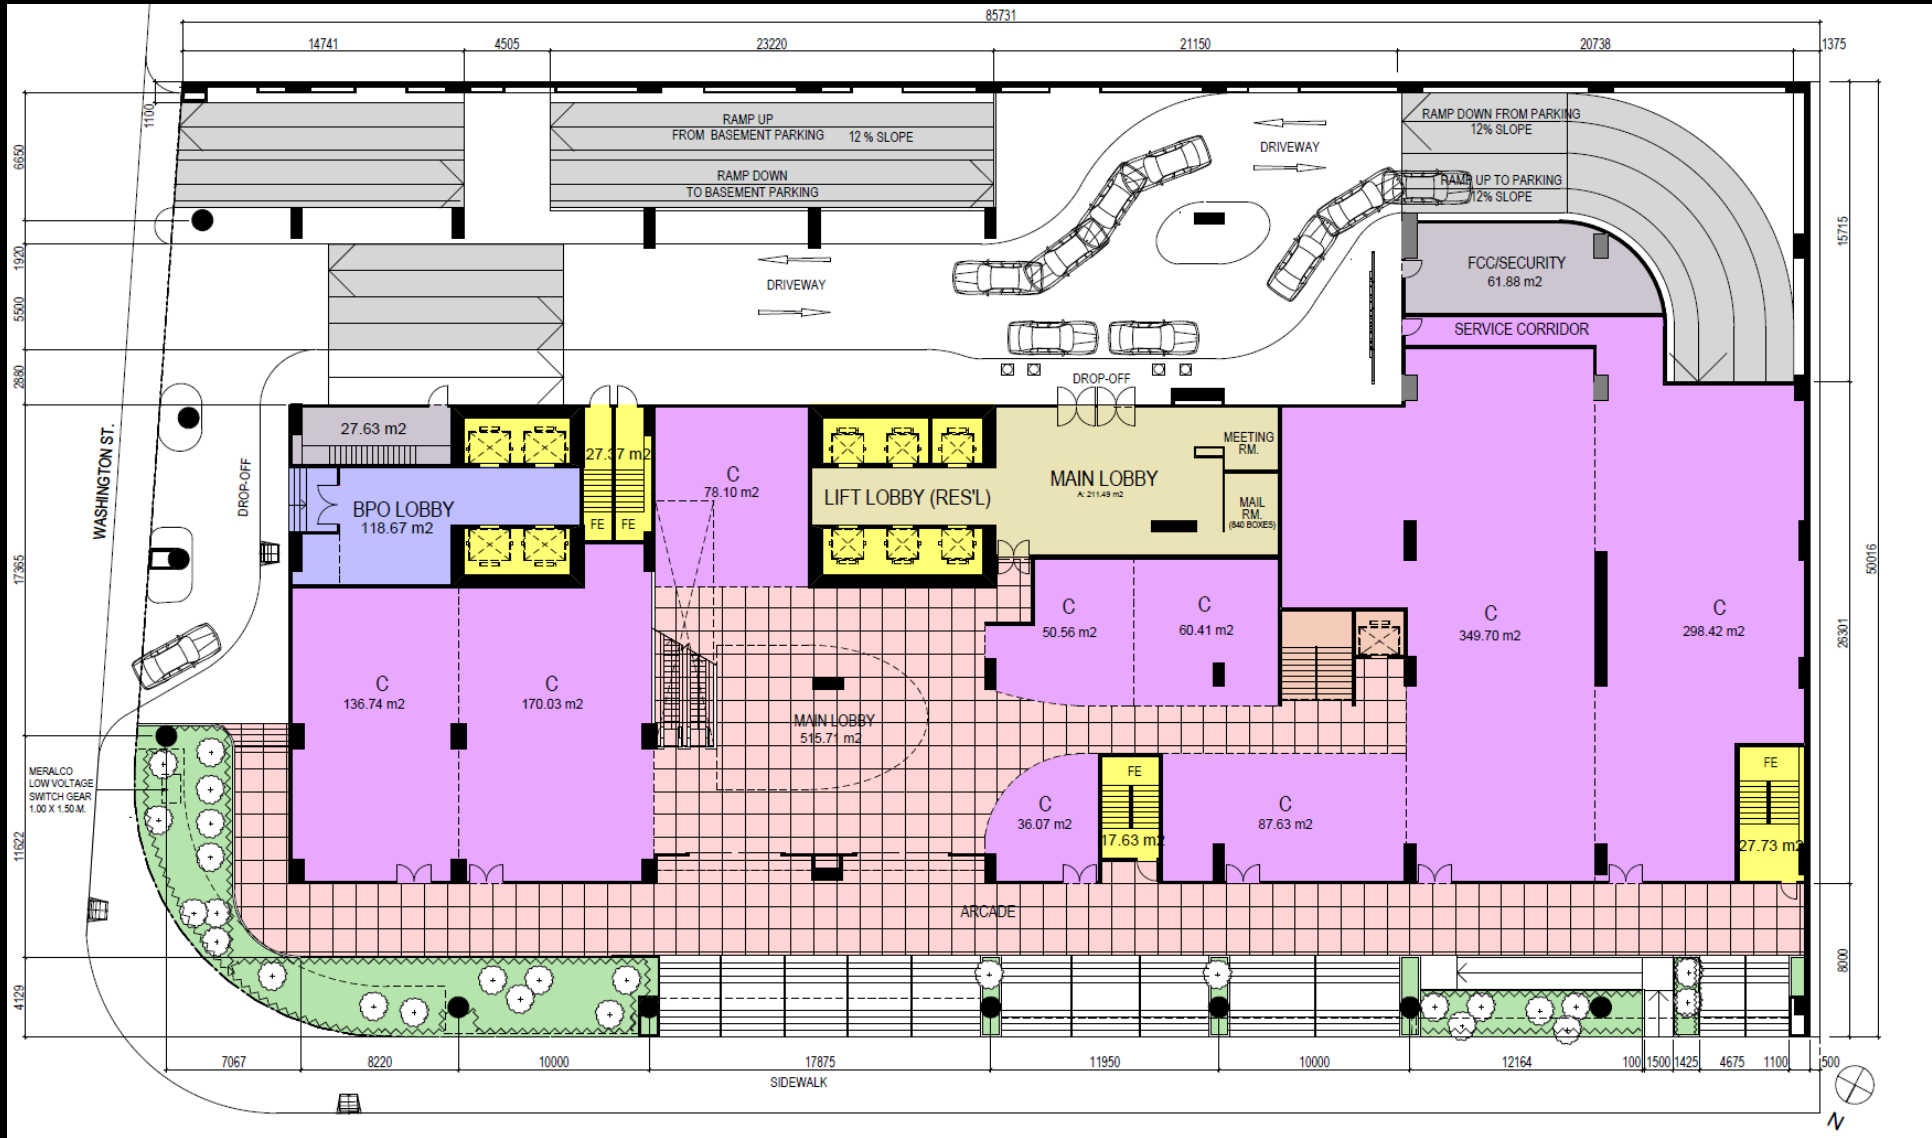

MASS TRANSIT SYSTEM LOOP (MTSL) SUBWAY'S ALIGNMENT

11 STATIONS with 5 Interchange Stations (MRT Taft, LRT1 Buendia, PNR Buendia, MRT Buendia and Ayala- EDSA):

- MTSL will run from Market Market and St. Luke's hospital The Fort, to the EDSA-MRT stations on Buendia and Ayala
- to Ayala Triangle, to Makati Post Office and the PNR station on Buendia
- then to the LRT-1 station on Buendia and Taft, then across Roxas Boulevard
- to the World Trade Center and SM Mall of Asia,
- then back to the EDSA-MRT station on Taft Avenue

SHOPS@ 100 West
3 levels of dining, convenience, service and wellness shops

Retail-Ground Floor Level

- C: CORRIDOR
- RM: RECEPTION (R: 0.0000)
- RM: RECEPTION (R: 0.0000)

design inspiration **Simple** bright and light **refreshing touch of wood** happy