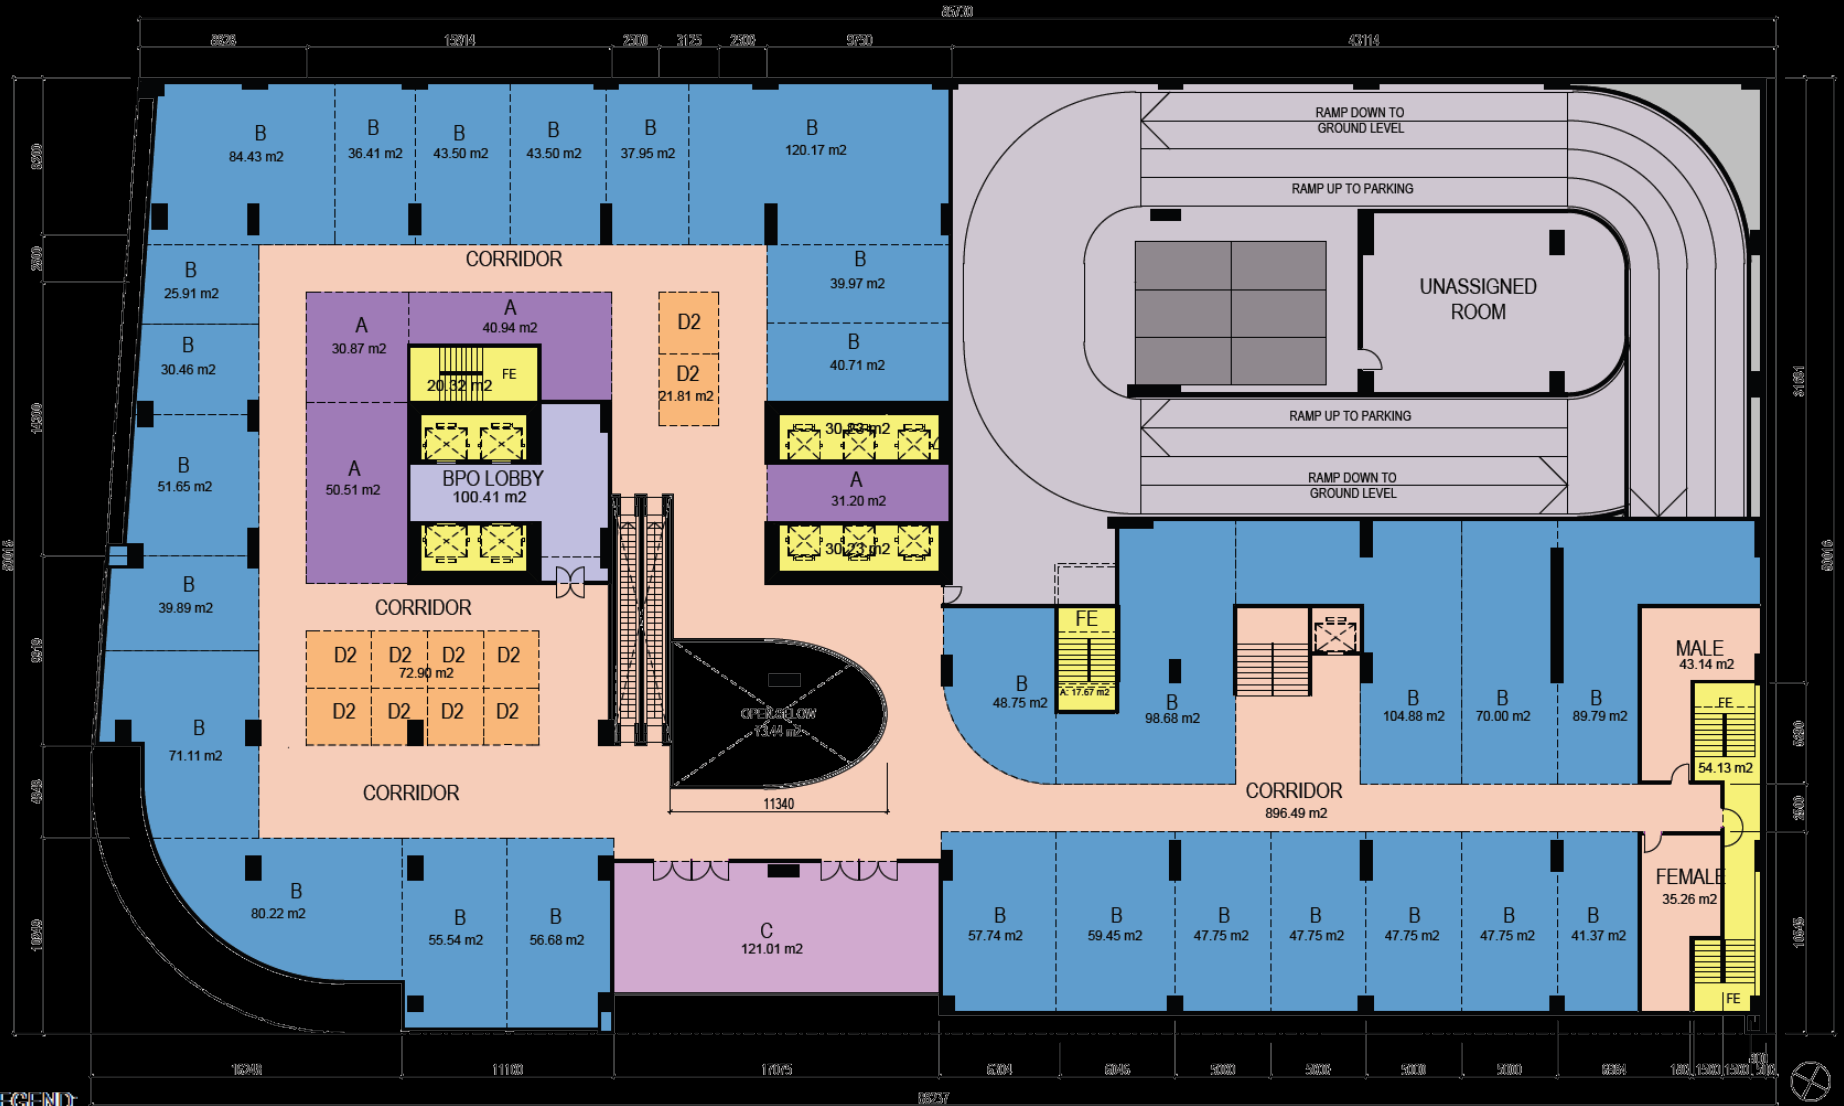

MASS TRANSIT SYSTEM LOOP (MTSL) SUBWAY'S ALIGNMENT

11 STATIONS with 5 Interchange Stations (MRT Taft, LRT1 Buendia, PNR Buendia, MRT Buendia and Ayala- EDSA):

- MTSL will run from Market Market and St. Luke's hospital The Fort, to the EDSA-MRT stations on Buendia and Ayala
- to Ayala Triangle, to Makati Post Office and the PNR station on Buendia
- then to the LRT-1 station on Buendia and Taft, then across Roxas Boulevard
- to the World Trade Center and SM Mall of Asia,
- then back to the EDSA-MRT station on Taft Avenue

SHOPS@ 100 West
3 levels of dining, convenience, service and wellness shops

Retail-Ground Floor Level

- C: CORRIDOR
- RM: RECEPTION (R: 0.0000)
- RM: RECEPTION (R: 0.0000)

design inspiration **Simple** bright and light **refreshing touch of wood** happy

Retail-Second Floor Level

- LEGEND:**
- A, B ROOMS
 - C, D ROOMS
 - CORRIDOR
 - TEL. ROOMS (FE ROOMS)
 - FE ROOMS (NON FE ROOMS)

Retail-Third Floor Level

- LEGEND:**
- A ROOM
 - B ROOMS
 - C ROOM
 - D1 ROOMS (STAIRS)
 - D2 ROOMS (STAIRS)